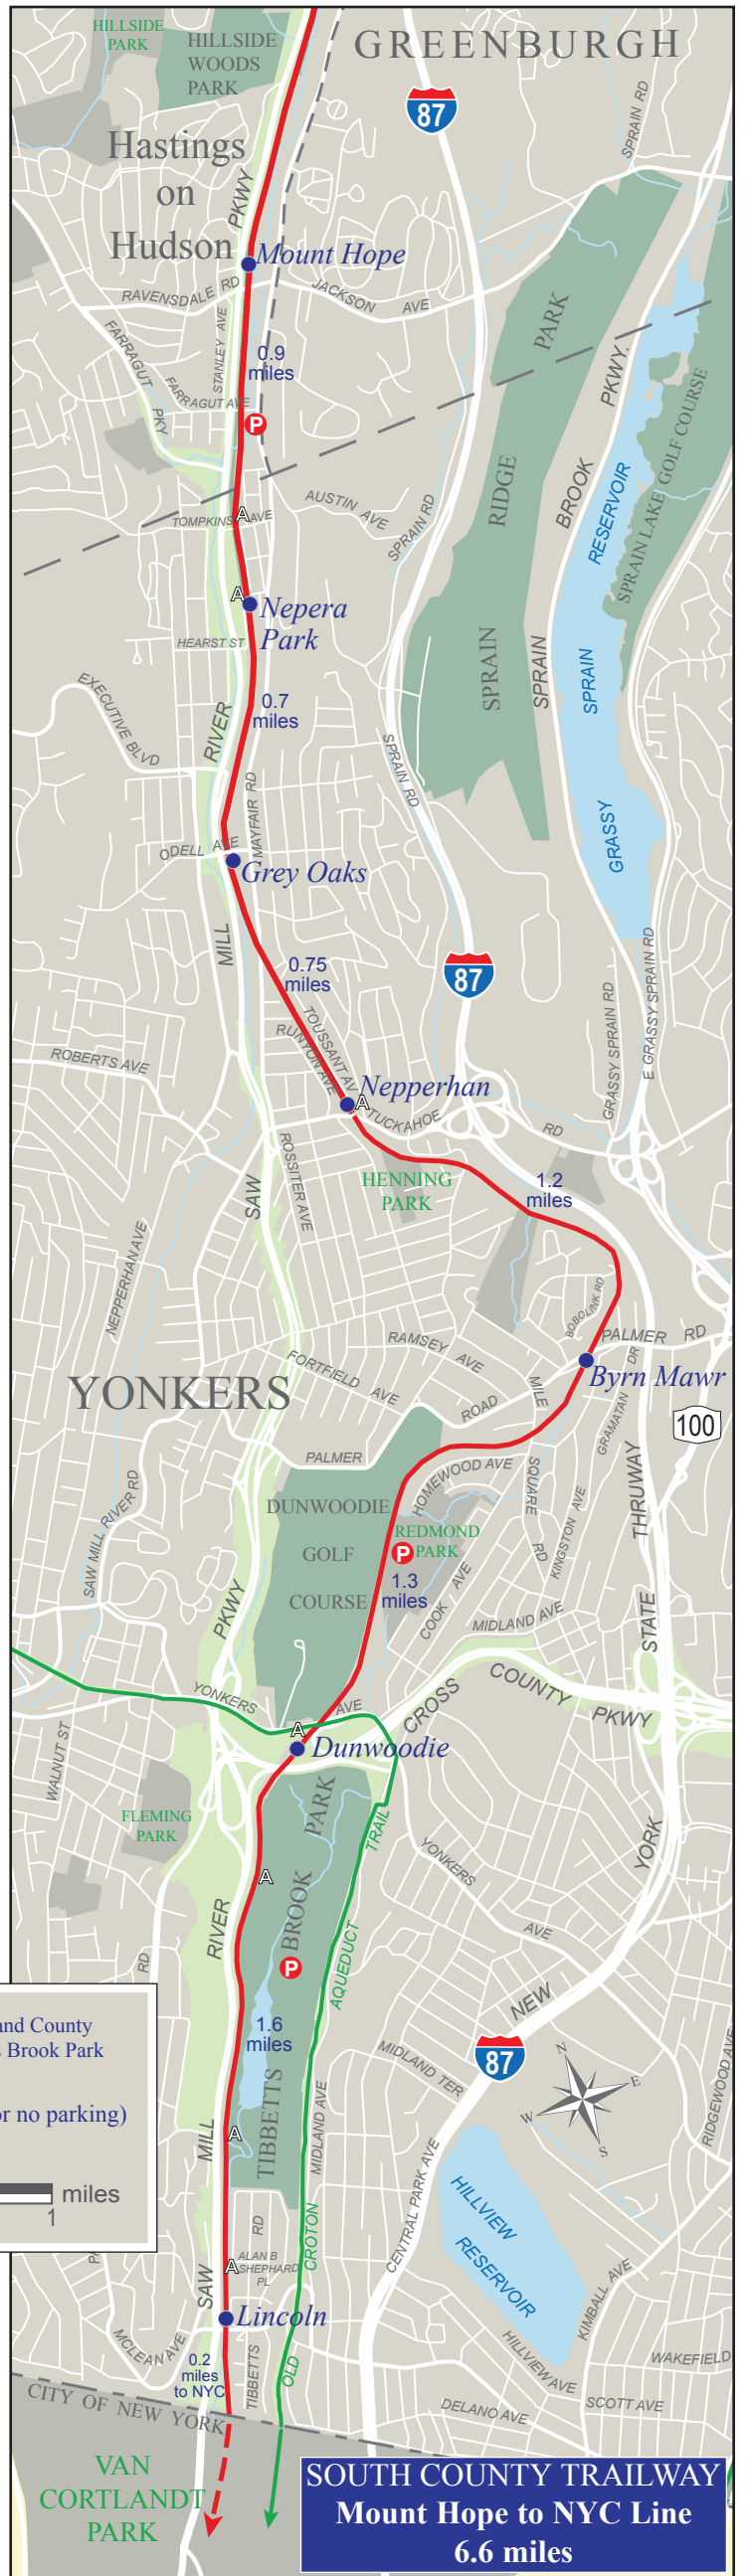

**SOUTH COUNTY TRAILWAY**  
 Eastview to Mount Hope  
 7.6 miles

**SOUTH COUNTY TRAILWAY**  
 Mount Hope to NYC Line  
 6.6 miles