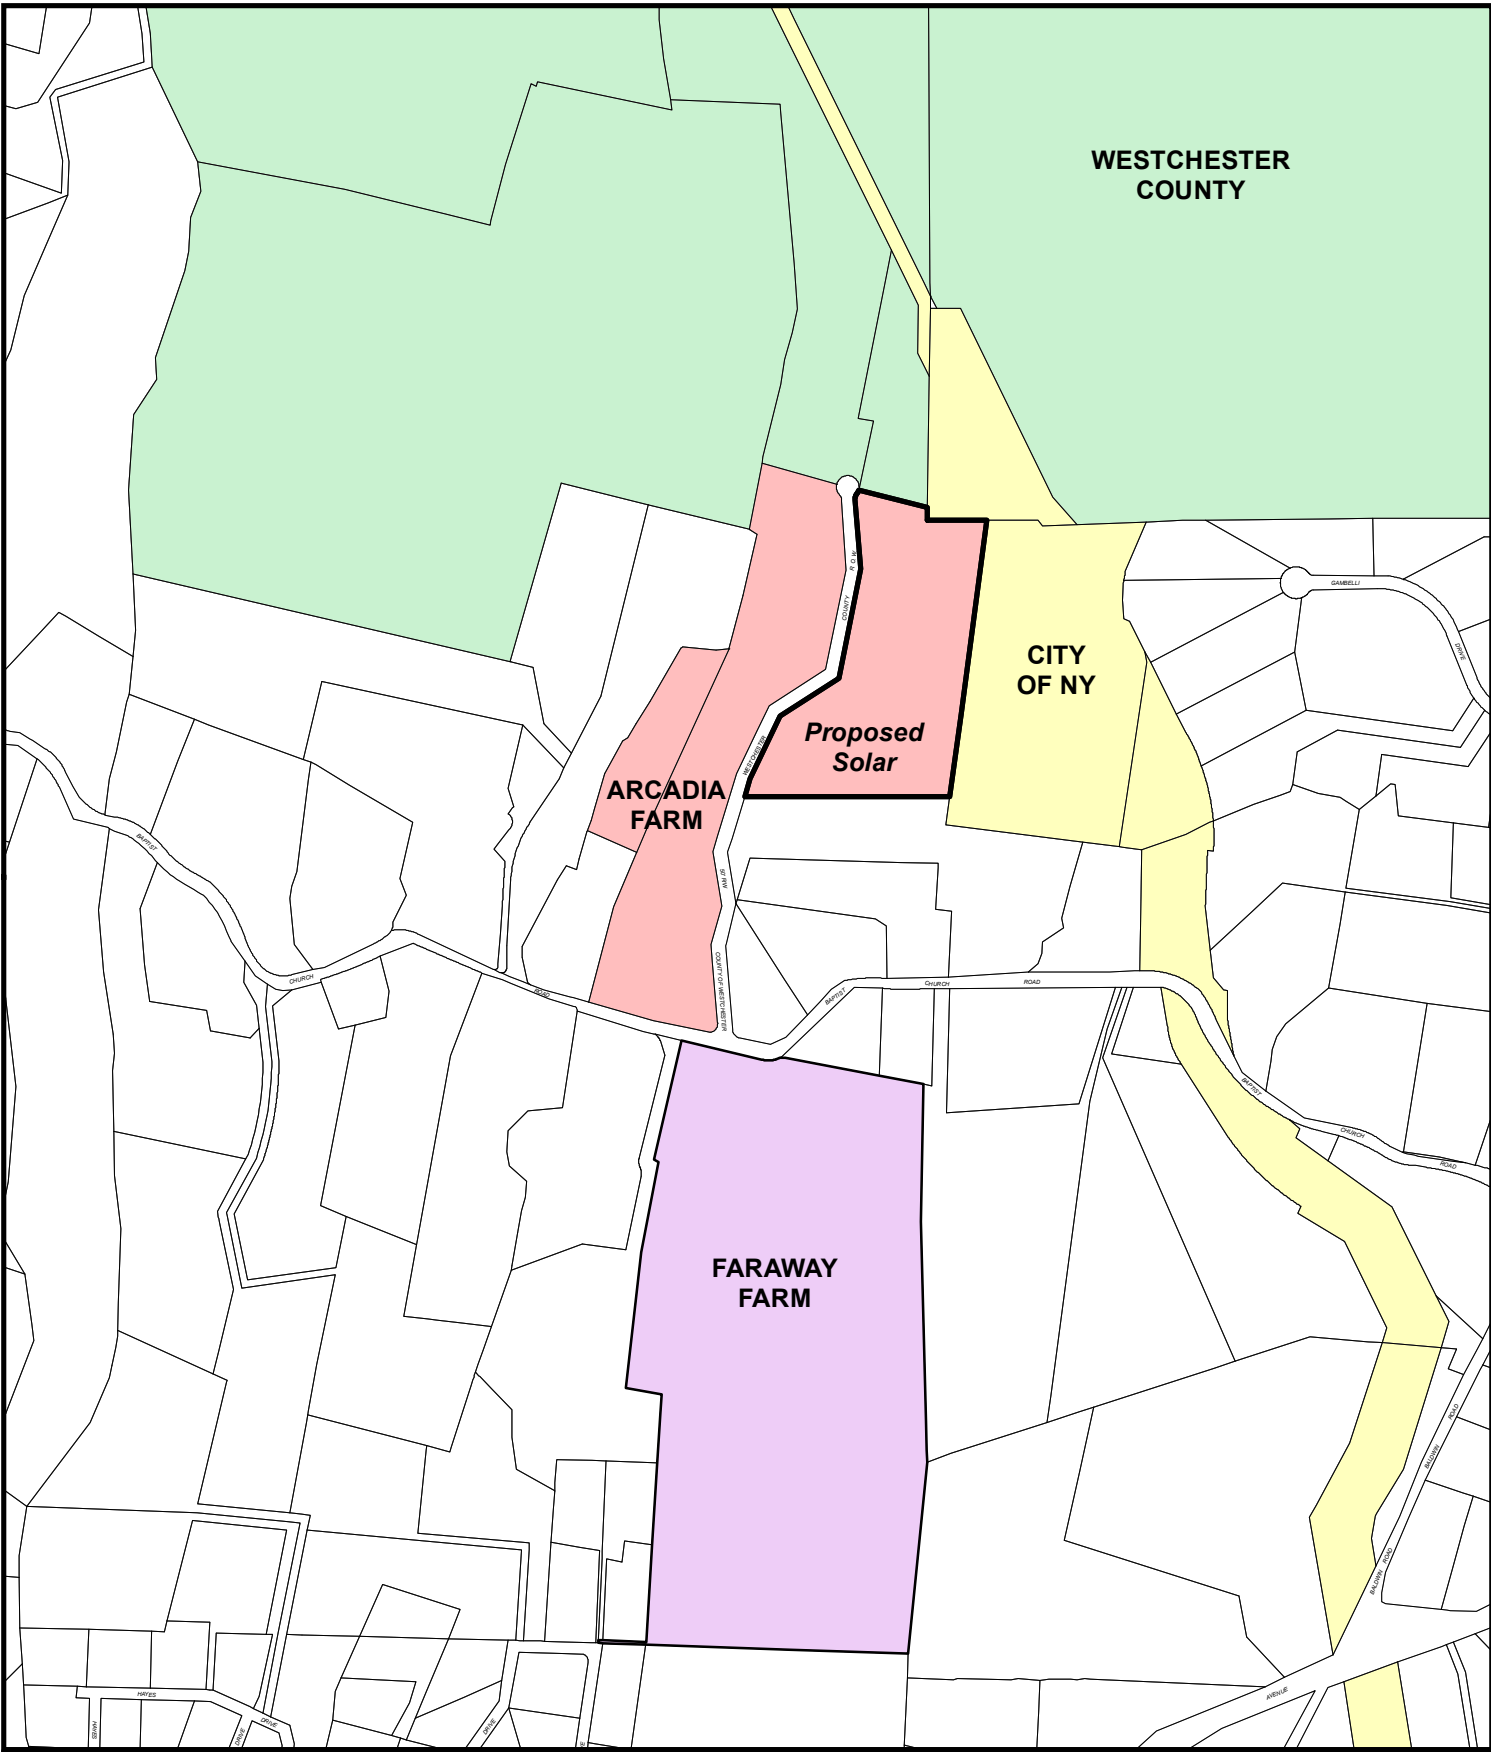

TOWN OF YORKTOWN PLANNING DEPARTMENT
Albert A. Capellini Community & Cultural Center
1974 Commerce Street, Yorktown Heights, NY 10598
(914) 962-6565, www.yorktownny.org/planning