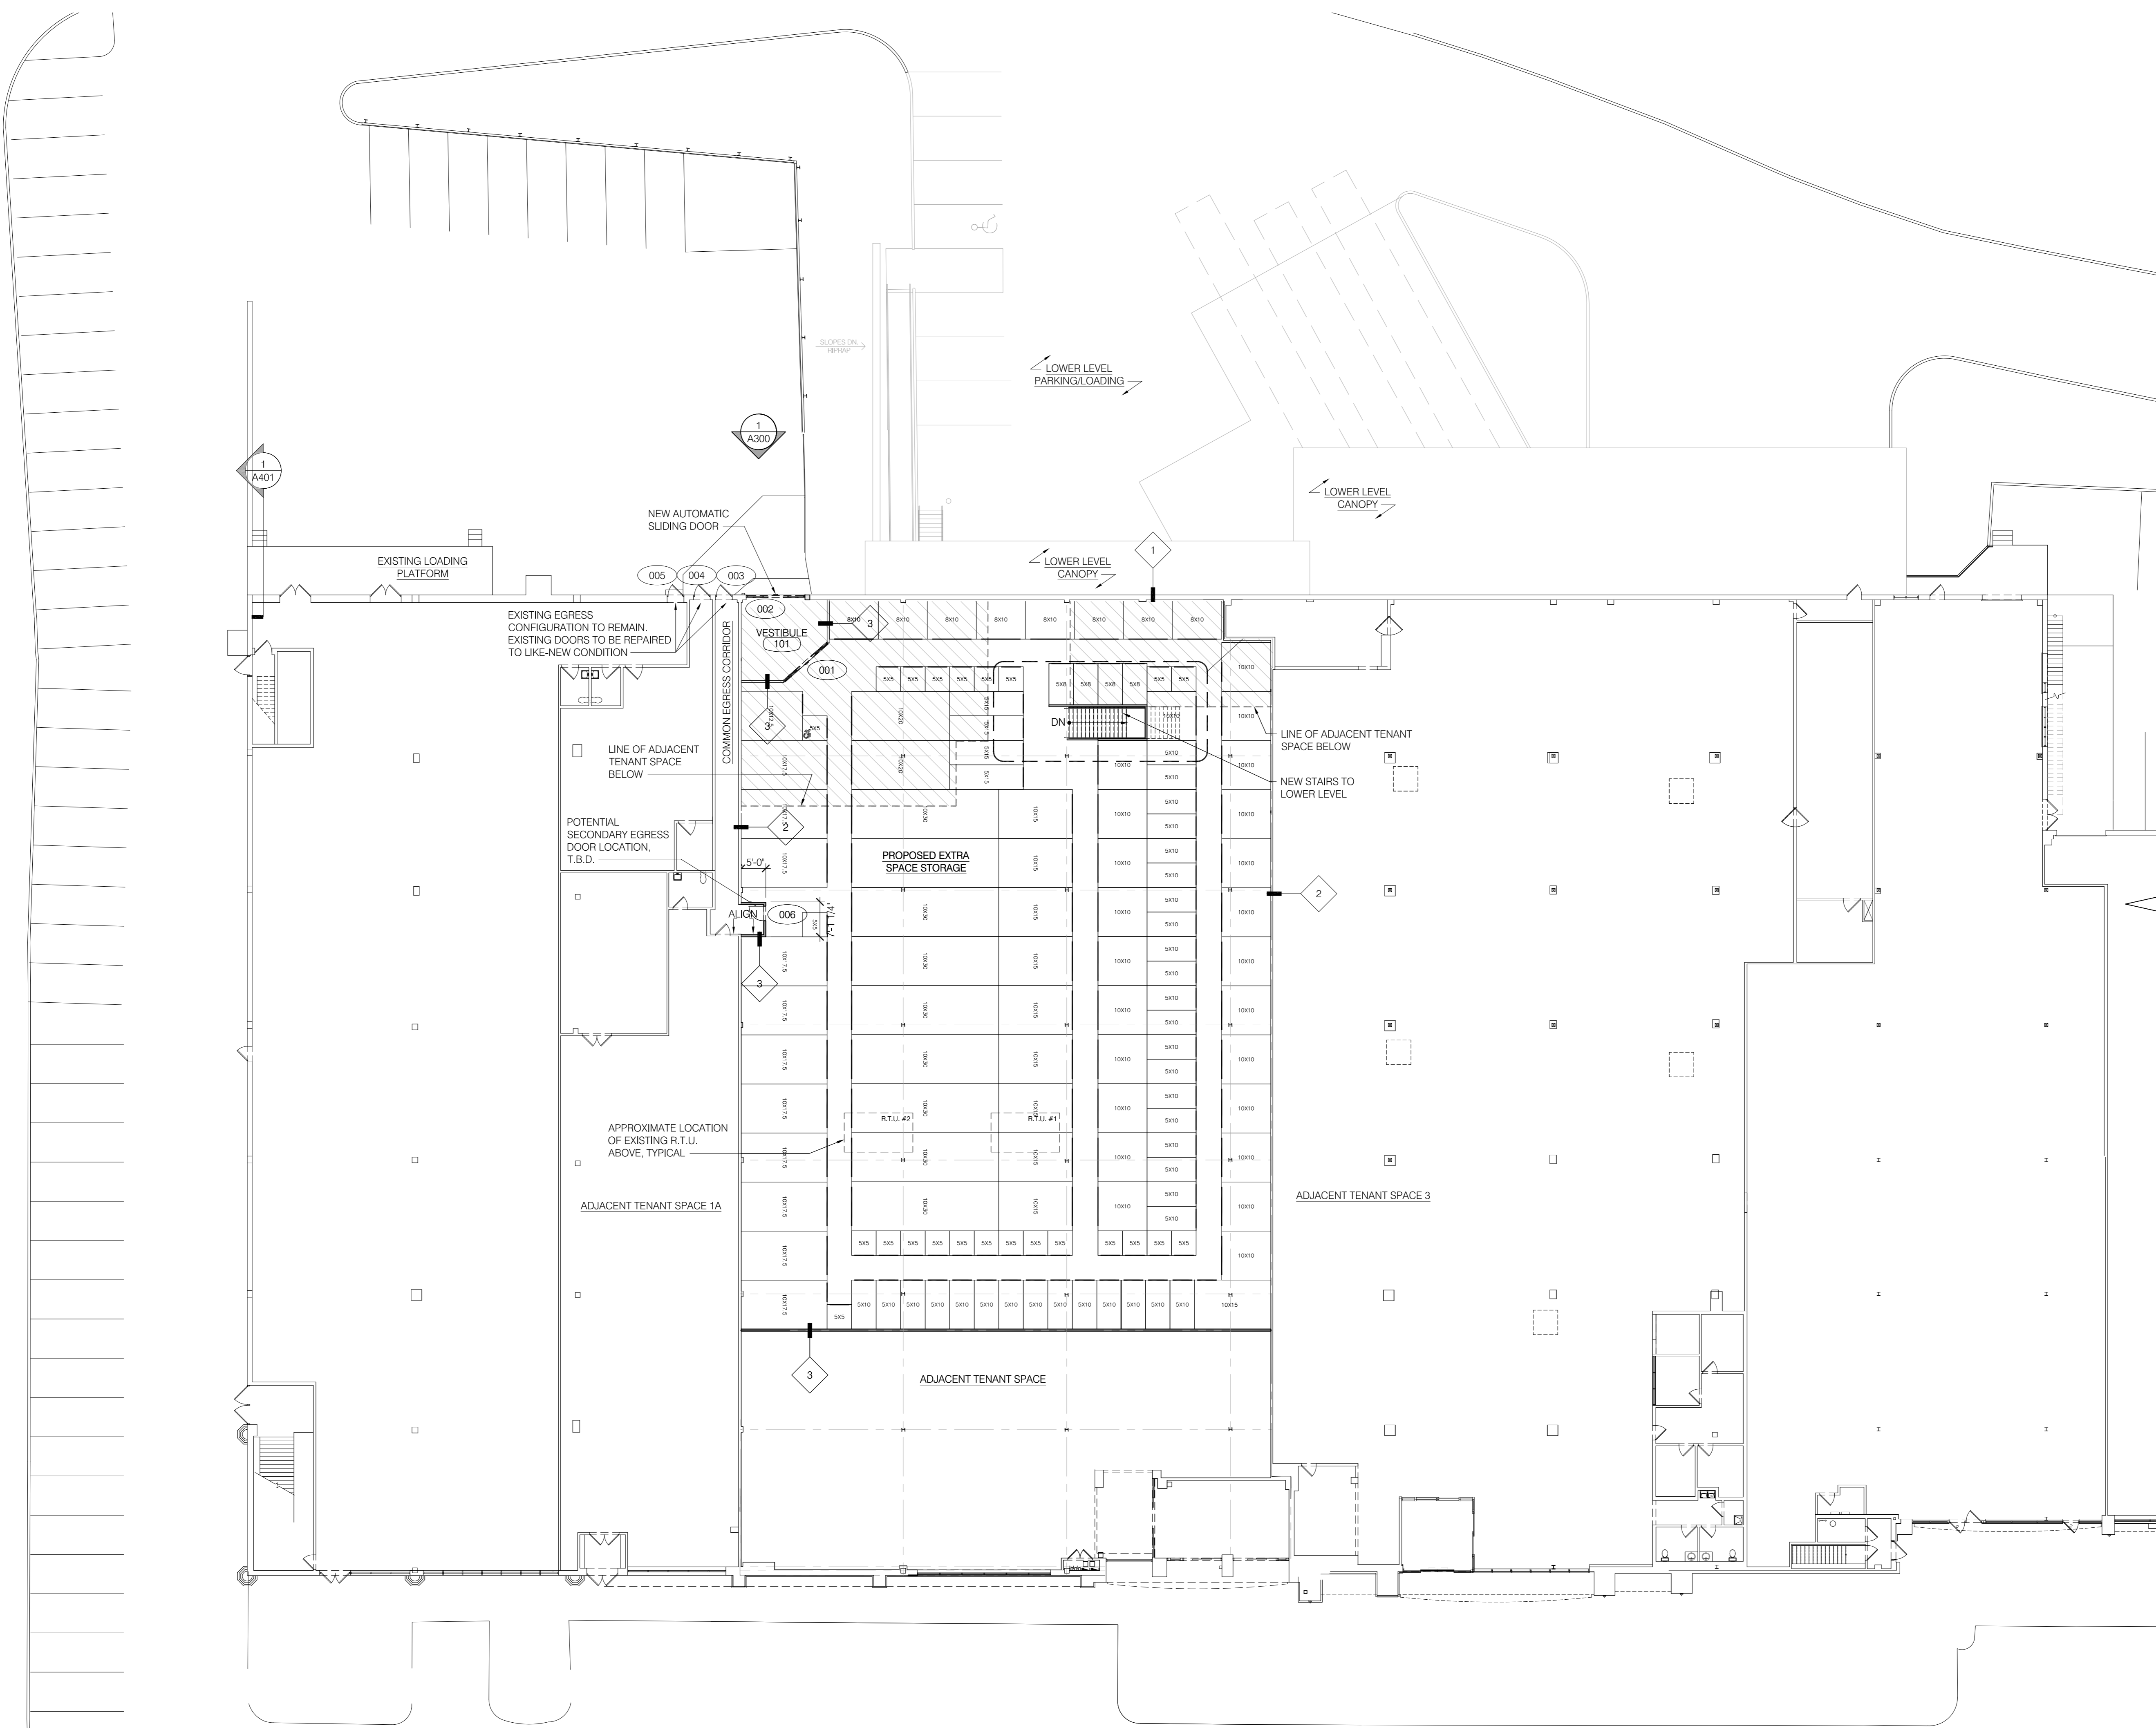

STAPLES PLAZA
TENANT SPACE 2
3333 CROMBOND RD.,
YORKTOWN HEIGHTS, NY 10598

DATE:	01/26/2021
JOB NUMBER:	17015.13
SCALE:	AS NOTED
DRAWN BY:	OL

FIRST FLOOR
PLAN

LAYOUT 3.9

A110

CONSTRUCTION DRAWINGS

FIRST FLOOR PLAN
SCALE: 1/16" = 1'-0"