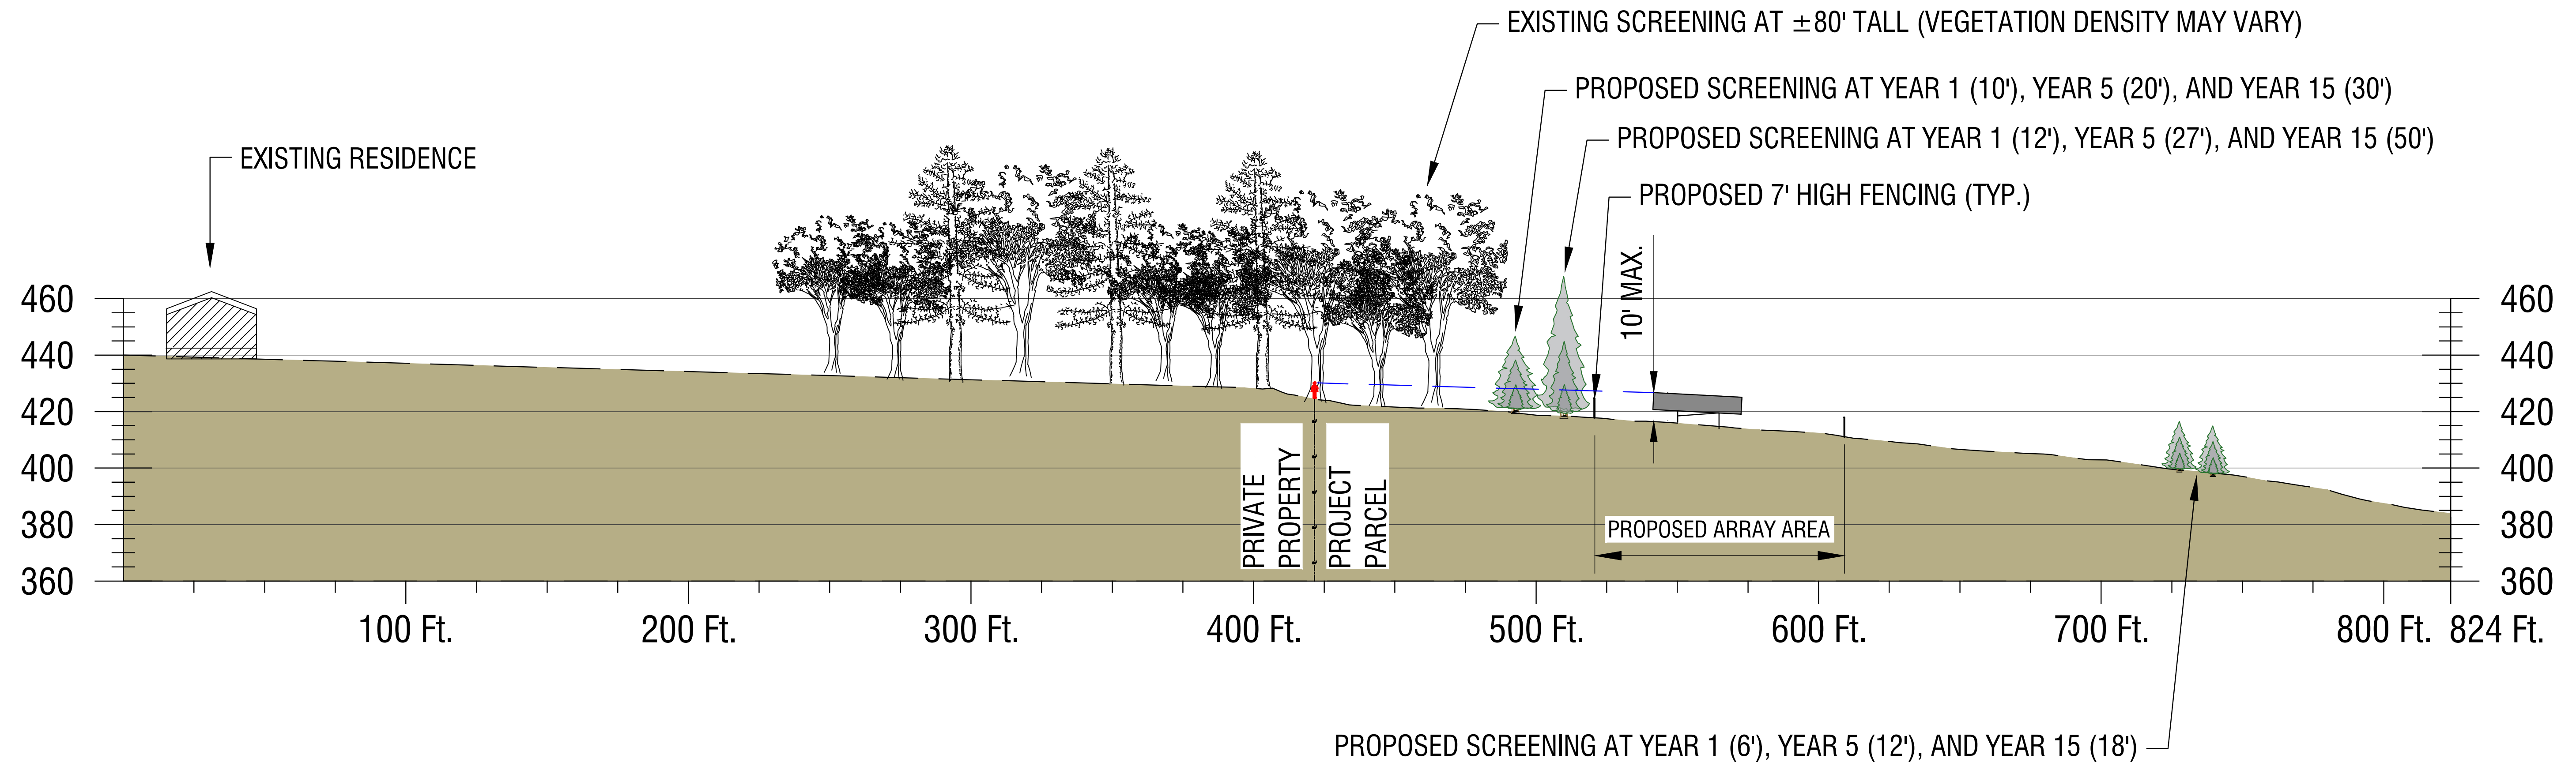

J1

LINE OF SIGHT PROFILE FROM THE PHOTO LOCATION
SCALE 1" = 30' (HORIZONTAL)

J4

LINE OF SIGHT PROFILE FROM THE PHOTO LOCATION
SCALE 1" = 30' (HORIZONTAL)

J8

LINE OF SIGHT PROFILE FROM THE PHOTO LOCATION
SCALE 1" = 30' (HORIZONTAL)

J10

LINE OF SIGHT PROFILE FROM THE PHOTO LOCATION
SCALE 1" = 30' (HORIZONTAL)

J13

LINE OF SIGHT PROFILE FROM THE PHOTO LOCATION
SCALE 1" = 30' (HORIZONTAL)

PLAN VIEW FROM THE PHOTO LOCATION
SCALE 1" = 100'