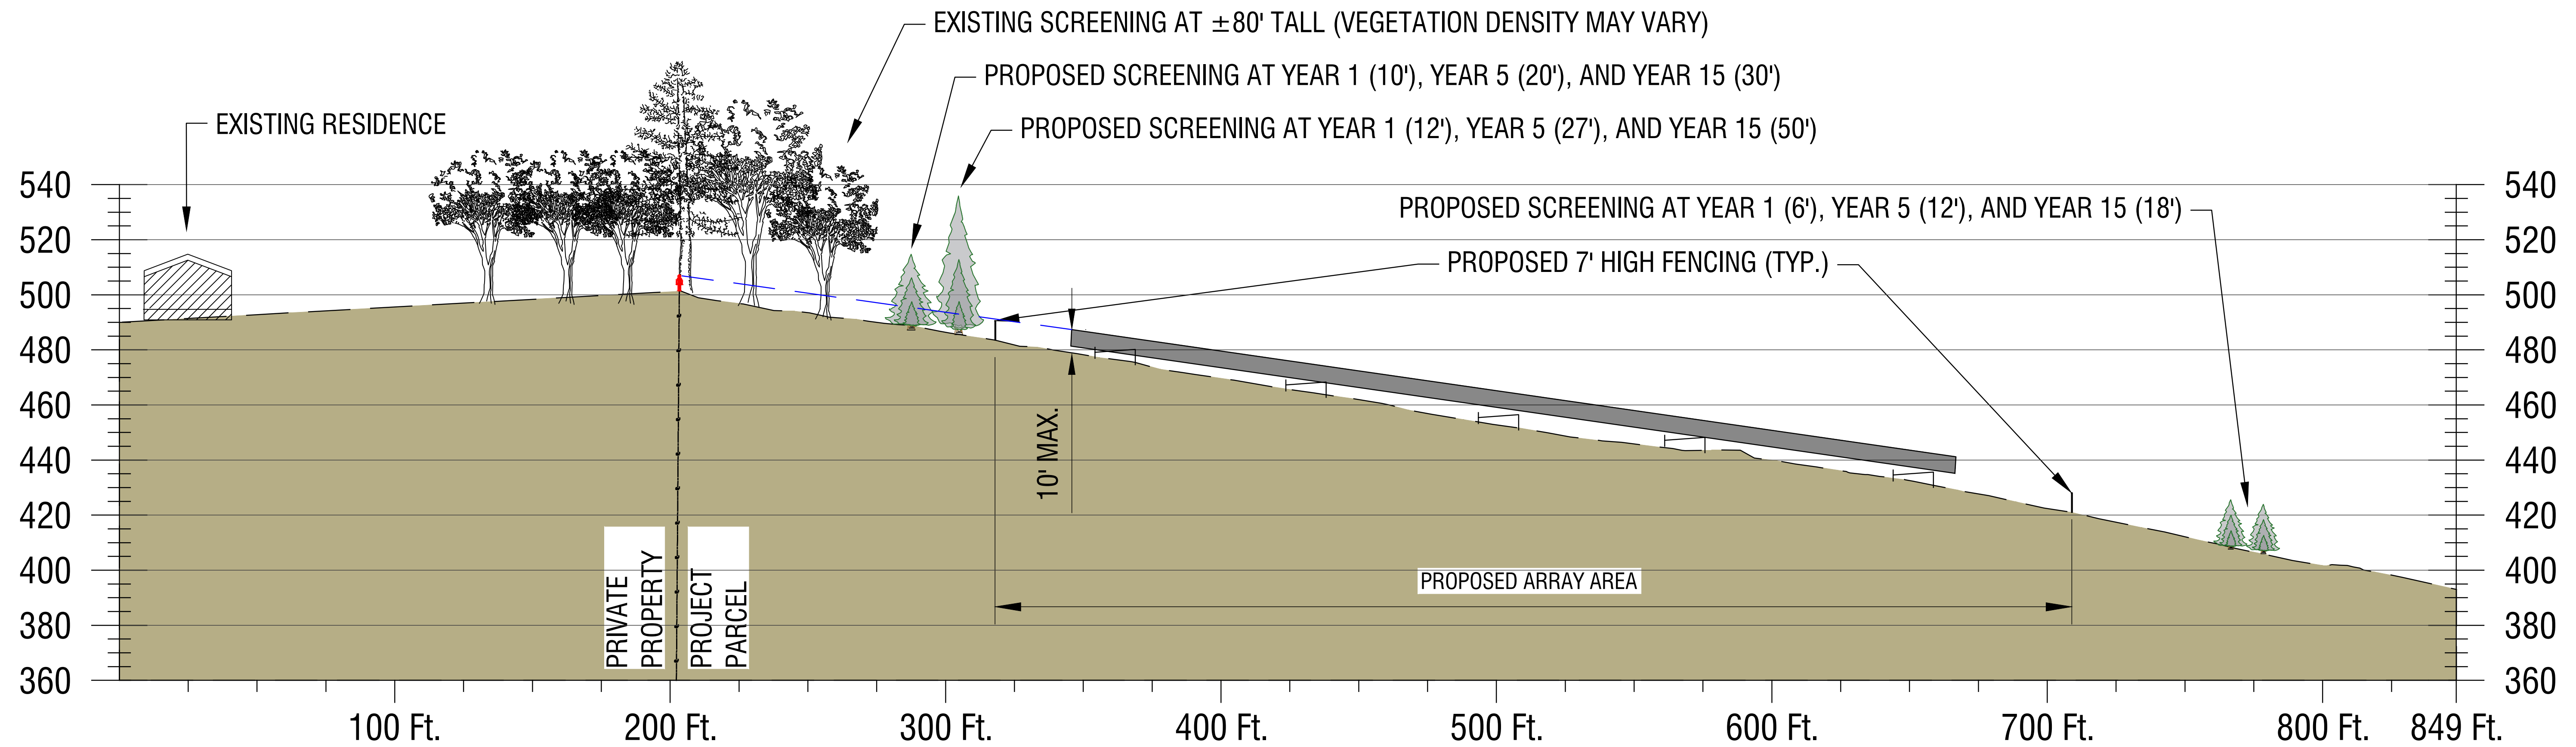

J1

LINE OF SIGHT PROFILE FROM THE PHOTO LOCATION
SCALE 1" = 30' (HORIZONTAL)

J4

LINE OF SIGHT PROFILE FROM THE PHOTO LOCATION
SCALE 1" = 30' (HORIZONTAL)

J8

LINE OF SIGHT PROFILE FROM THE PHOTO LOCATION
SCALE 1" = 30' (HORIZONTAL)

J10

LINE OF SIGHT PROFILE FROM THE PHOTO LOCATION
SCALE 1" = 30' (HORIZONTAL)

J13

LINE OF SIGHT PROFILE FROM THE PHOTO LOCATION
SCALE 1" = 30' (HORIZONTAL)

PLAN VIEW FROM THE PHOTO LOCATION
SCALE 1" = 100'