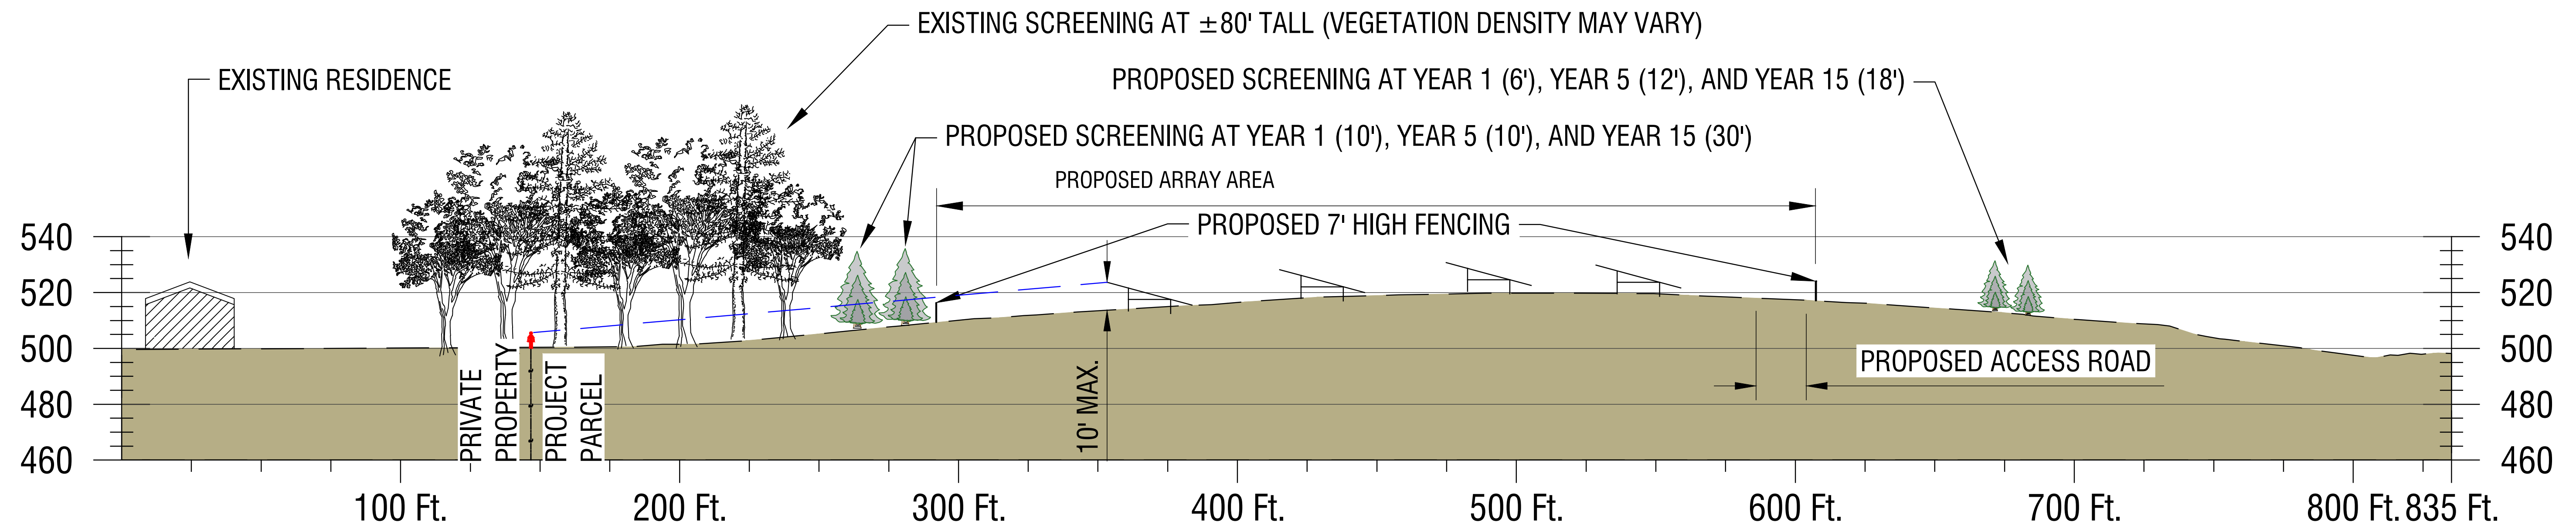

J1

LINE OF SIGHT PROFILE FROM THE PHOTO LOCATION
SCALE 1" = 30' (HORIZONTAL)

J4

LINE OF SIGHT PROFILE FROM THE PHOTO LOCATION
SCALE 1" = 30' (HORIZONTAL)

J8

LINE OF SIGHT PROFILE FROM THE PHOTO LOCATION
SCALE 1" = 30' (HORIZONTAL)

J10

LINE OF SIGHT PROFILE FROM THE PHOTO LOCATION
SCALE 1" = 30' (HORIZONTAL)

J13

LINE OF SIGHT PROFILE FROM THE PHOTO LOCATION
SCALE 1" = 30' (HORIZONTAL)

PLAN VIEW FROM THE PHOTO LOCATION
SCALE 1" = 100'