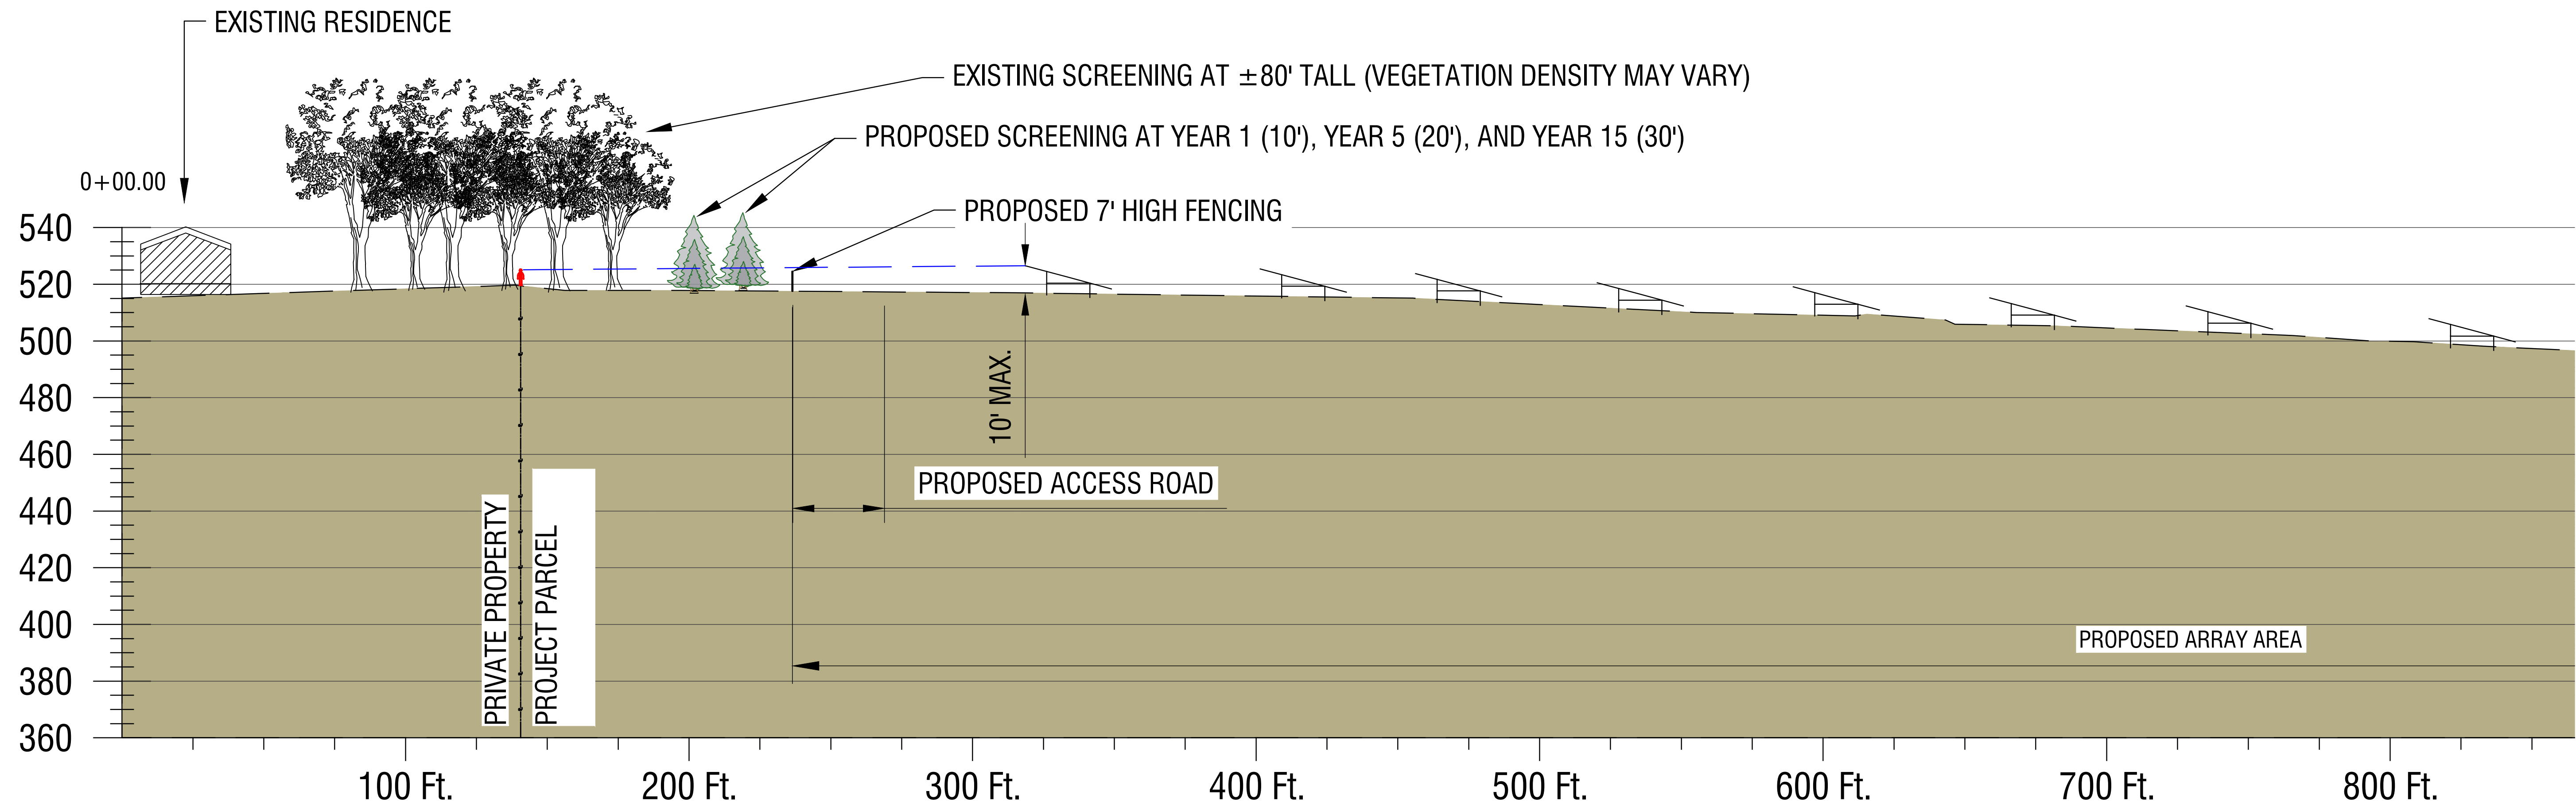

J1

LINE OF SIGHT PROFILE FROM THE PHOTO LOCATION
SCALE 1" = 30' (HORIZONTAL)

J4

LINE OF SIGHT PROFILE FROM THE PHOTO LOCATION
SCALE 1" = 30' (HORIZONTAL)

J8

LINE OF SIGHT PROFILE FROM THE PHOTO LOCATION
SCALE 1" = 30' (HORIZONTAL)

J10

LINE OF SIGHT PROFILE FROM THE PHOTO LOCATION
SCALE 1" = 30' (HORIZONTAL)

J13

LINE OF SIGHT PROFILE FROM THE PHOTO LOCATION
SCALE 1" = 30' (HORIZONTAL)

PLAN VIEW FROM THE PHOTO LOCATION
SCALE 1" = 100'