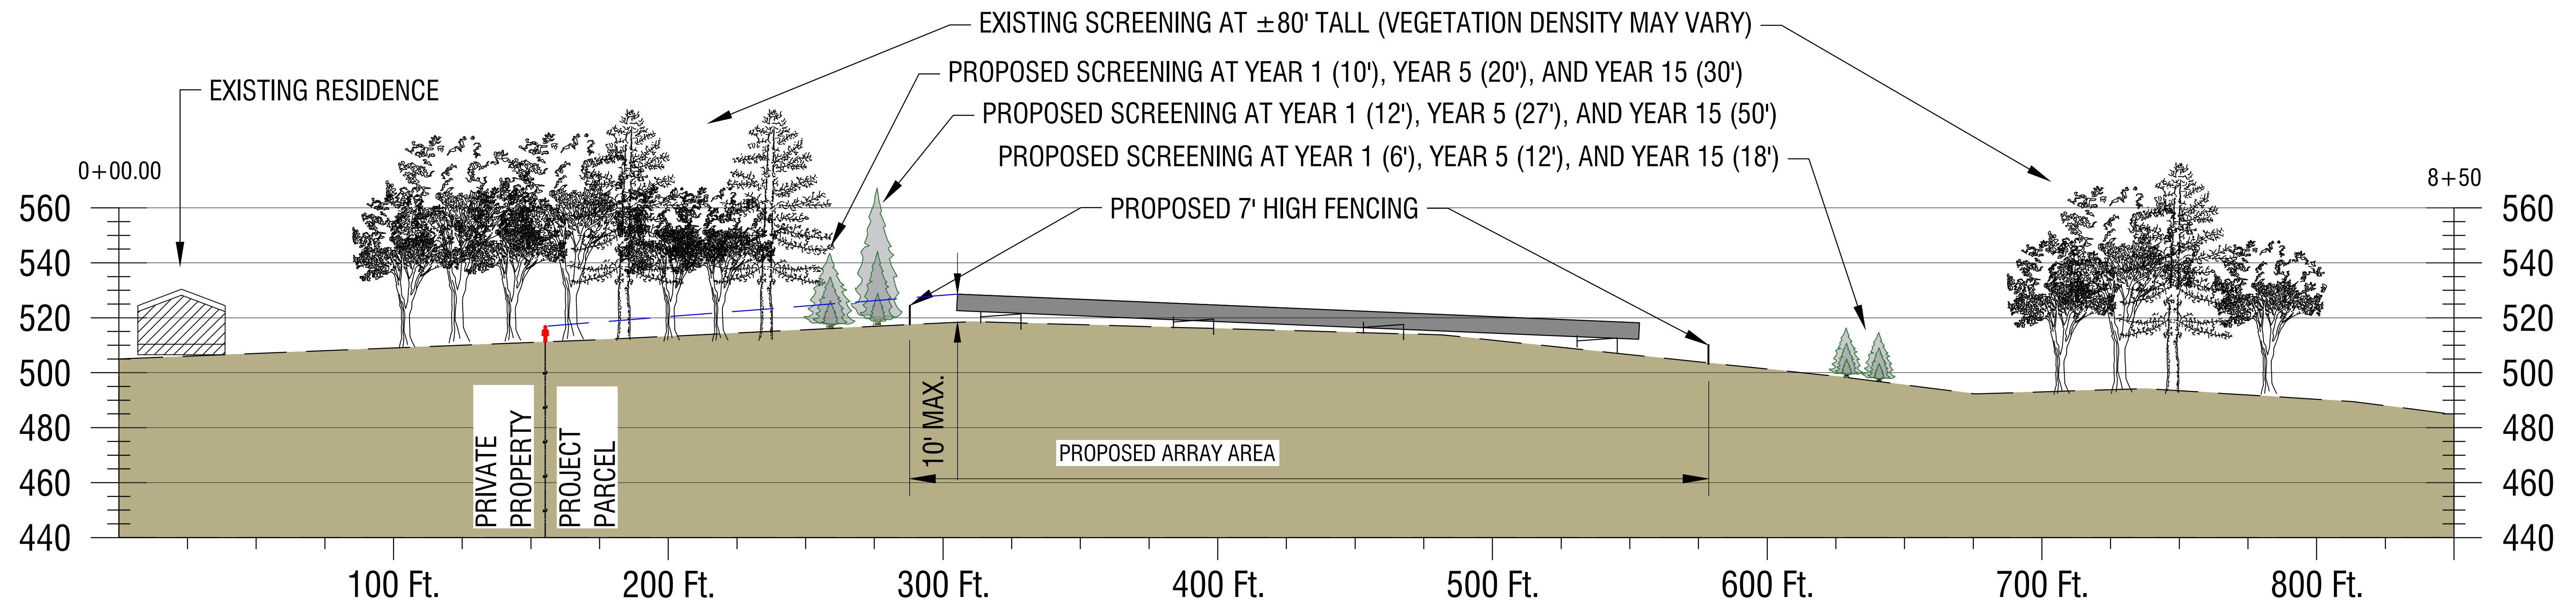

J1

LINE OF SIGHT PROFILE FROM THE PHOTO LOCATION
SCALE 1" = 30' (HORIZONTAL)

J4

LINE OF SIGHT PROFILE FROM THE PHOTO LOCATION
SCALE 1" = 30' (HORIZONTAL)

J8

LINE OF SIGHT PROFILE FROM THE PHOTO LOCATION
SCALE 1" = 30' (HORIZONTAL)

J10

LINE OF SIGHT PROFILE FROM THE PHOTO LOCATION
SCALE 1" = 30' (HORIZONTAL)

J13

LINE OF SIGHT PROFILE FROM THE PHOTO LOCATION
SCALE 1" = 30' (HORIZONTAL)

PLAN VIEW FROM THE PHOTO LOCATION
SCALE 1" = 100'