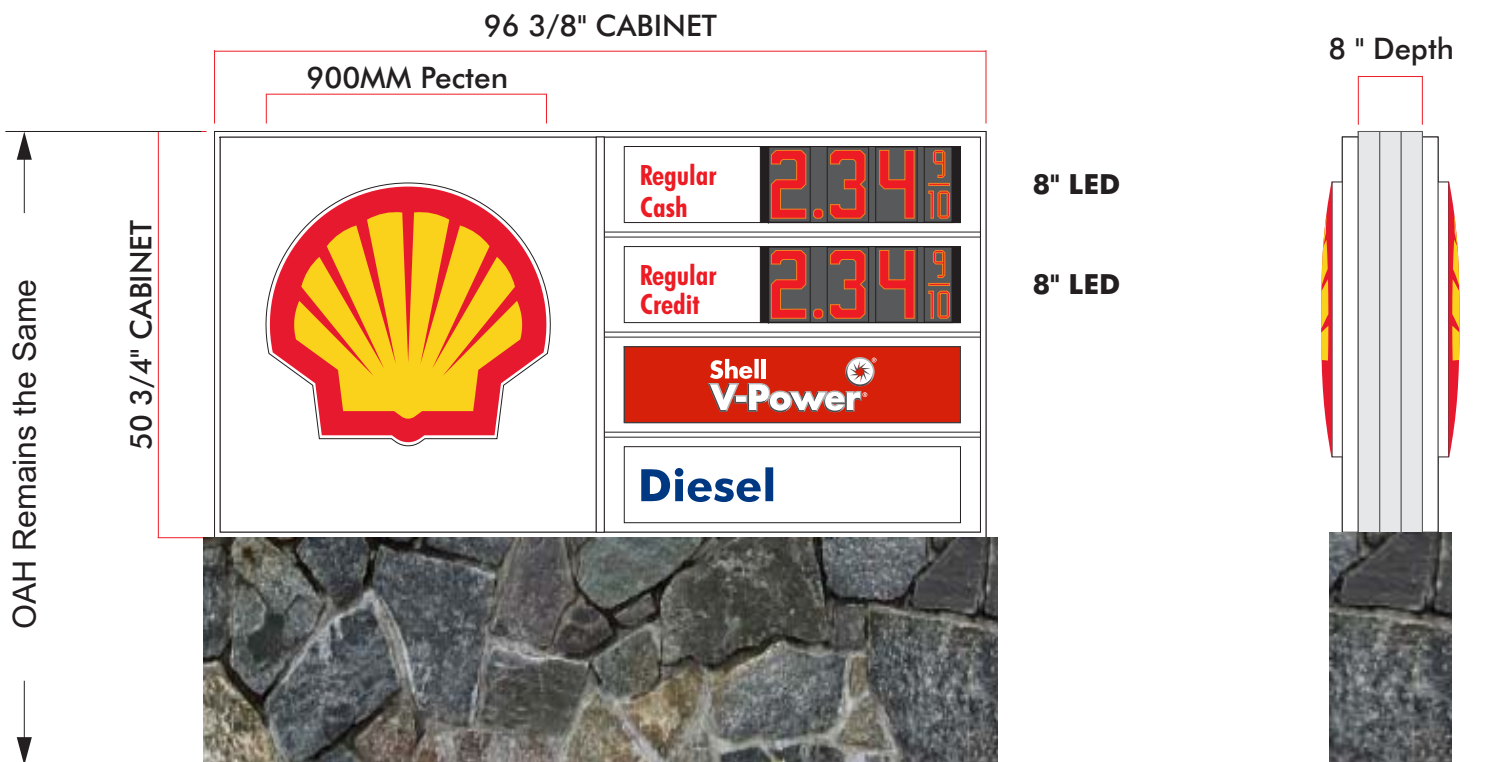

NEW 4x8
RVI Evolution
GM Monument Sign

Top View

Existing Monument

Base is Existing

Cabinet Elevation
 Scale: 1/2" = 1'

Side View