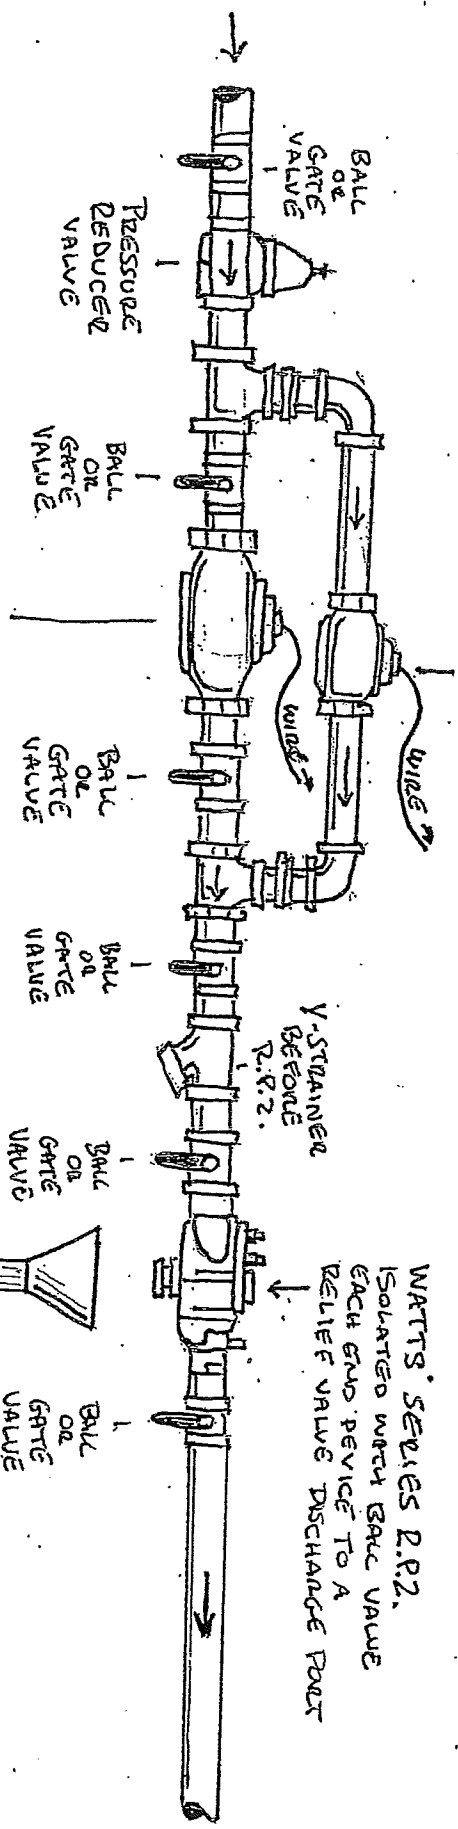

Large Commercial Meter SAMPLE DIAGRAM

Sensus OMNI

C2 compound meter
reading using attached
black wire runs outside
for a touchpad/smart point

Sensus OMNI
C2 compound meter

Reading in 1000 gallons
Using attached black wire
run to outside for a
touchpad/smart point

WATTS' SERIES P.R.2.
ISOLATED WITH BALL VALVE
EACH END DEVICE TO A
RELIEF VALVE DISCHARGE PORT